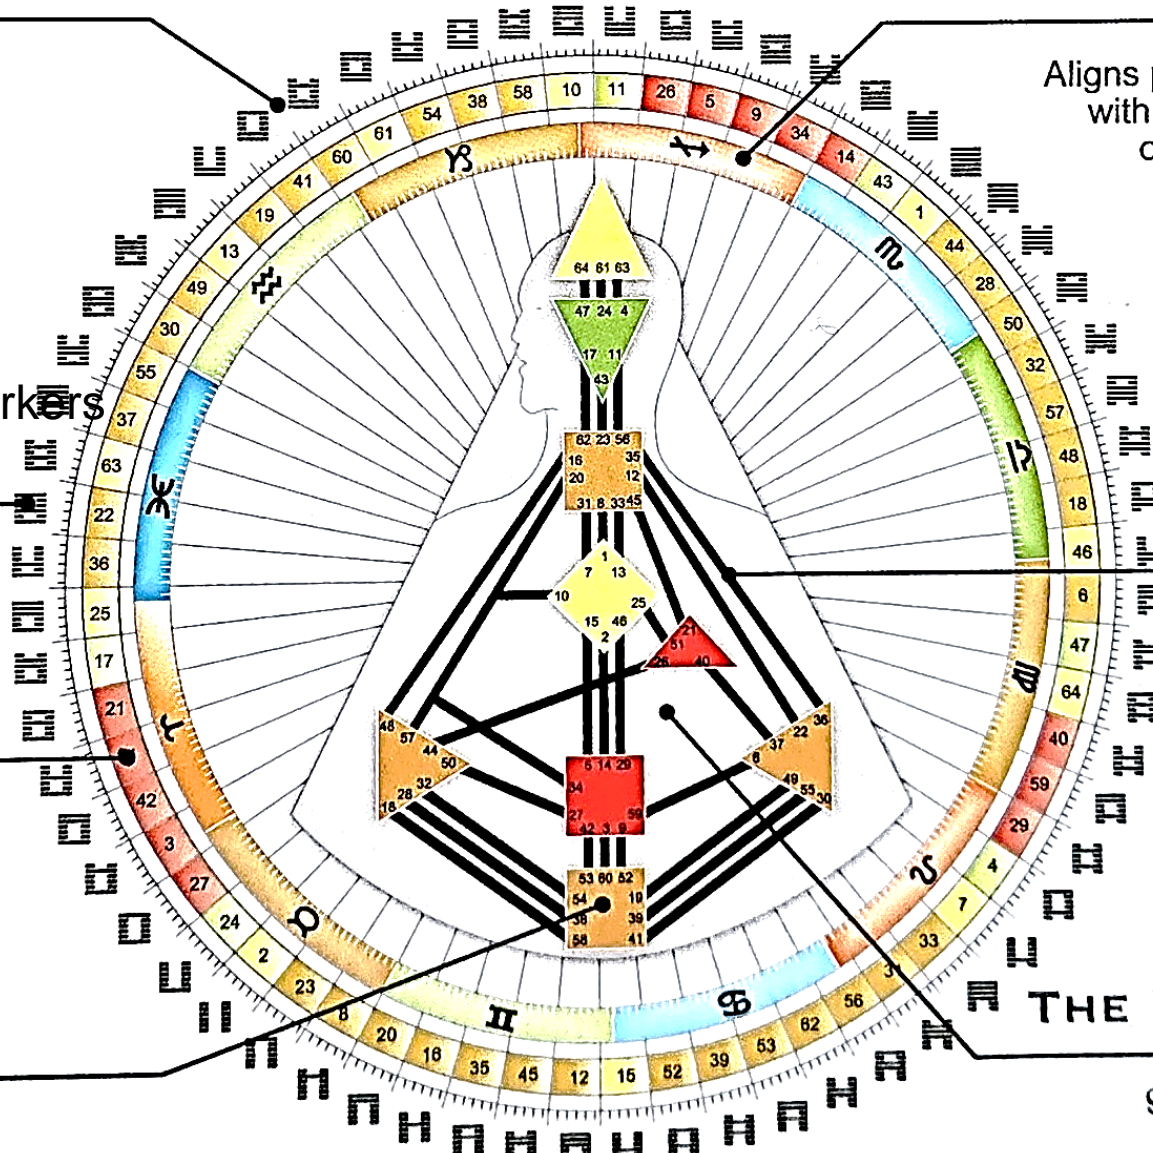

THE I CHING WHEEL

THE ASTROLOGICAL WHEEL

and the correspondence
of the 64 gates
of the BodyGraph

Aligns planetary positions
with the Hexagrams
of the I Ching

6 lines
364 line markers
HEXAGRAMS

GATES

**9 CENTERS
AND 64 GATES**

KABALLAH

36 channels

THE RAVE BODYGRAPH

9 centers and 64 gates

DNA

64 CODONS
6 GROUPS OF AMINO ACIDS
PER CODON

The hexagrams around the wheel have an association directly aligned with our genetic code, the codon.

THE I'CHING

64 HEXAGRAMS
6 LINES PER HEXAGRAM

The 64 hexagrams are used in Human Design to understand our own genetic imprint and how that translates into the bodygraph.

OVERVIEW
TRACEY S

- ☉ 26.6 ▲
- ⊕ 45.6
- ☾ 37.6
- ☽ 4.1
- ♁ 49.1
- ♂ 26.4
- ♀ 9.6
- ♋ 26.6 ▲
- ♌ 41.5 ▲
- ♍ 60.2 ▲
- ♎ 59.1
- ♏ 44.6
- ♐ 40.5

- ☽ 22.3
- ⊕ 47.3
- ☾ 23.2 ▼
- ☽ 7.5
- ♁ 13.5
- ♂ 49.6
- ♀ 25.2
- ♋ 30.5 ▲
- ♌ 30.3 ▼
- ♍ 41.6 ▲
- ♎ 29.4
- ♏ 1.1
- ♐ 40.4

HUMAN DESIGN PROPERTIES

Type	Projector	Strategy	Wait for the Invitation	Profile	3/6
Authority	Solar Plexus	Definition	Single	Not-Self Theme	Bitterness
Signature	Success	Incarnation Cross	Right Angle Cross of Rulership (22/47 26/45)		