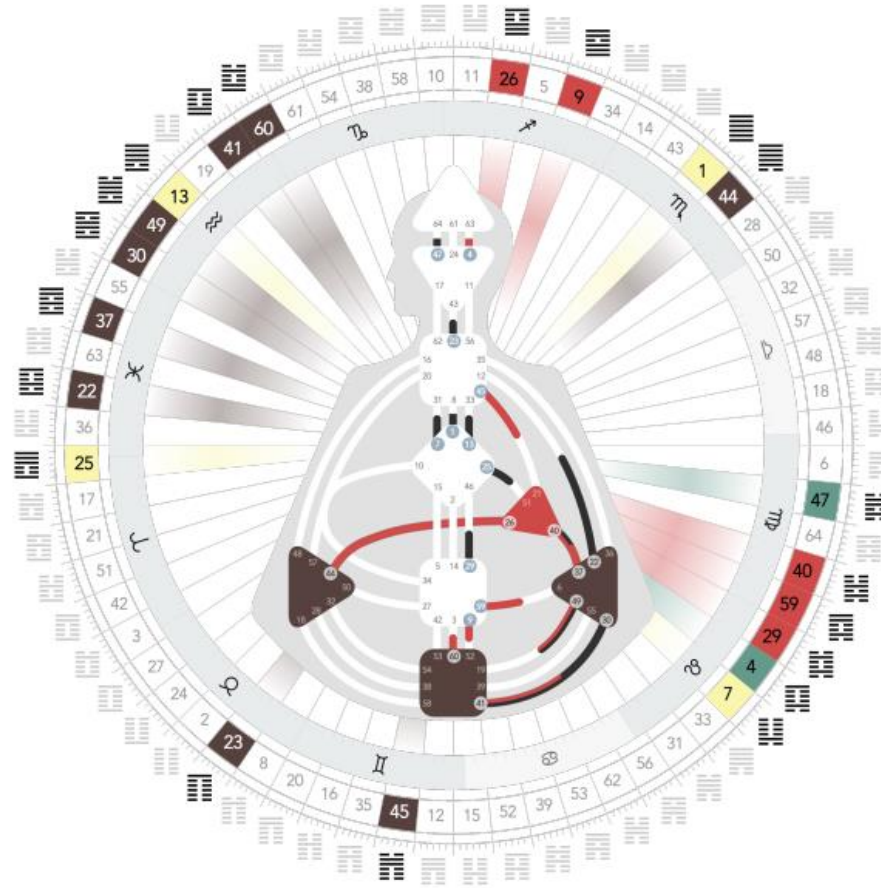

THE I CHING WHEEL

THE ASTROLOGICAL WHEEL

and the correspondence
of the 64 gates
of the BodyGraph

Aligns planetary positions
with the Hexagrams
of the I Ching

6 lines
364 line markers
HEXAGRAMS

GATES

**9 CENTERS
AND 64 GATES**

KABALLAH

36 channels

THE RAVE BODYGRAPH

9 centers and 64 gates

DNA

64 CODONS
6 GROUPS OF AMINO ACIDS
PER CODON

The hexagrams around the wheel have an association directly aligned with our genetic code, the codon.

THE I'CHING

64 HEXAGRAMS
6 LINES PER HEXAGRAM

The 64 hexagrams are used in Human Design to understand our own genetic imprint and how that translates into the bodygraph.

OVERVIEW
TRACEY S

- ☉ 26.6 ▲
- ⊕ 45.6
- ☾ 37.6
- ☽ 4.1
- ♁ 49.1
- ♂ 26.4
- ♀ 9.6
- ♋ 26.6 ▲
- ♌ 41.5 ▲
- ♍ 60.2 ▲
- ♎ 59.1
- ♏ 44.6
- ♐ 40.5

- Generator with Emotional Authority
 - Signature: satisfaction
 - Not-self theme: frustration
 - Split Definition
 - Channel 17-62 Organizational being
 - Channel 38-28 Struggle
 - Channel 60-3 Mutation
 - Channel 6-59 Intimacy
- In response and when emotionally clear, you bring mutation as a driving force that stands up against all odds while sustaining an intimate foundation for teaching others.
- *Left Angle Cross of Upheaval: challenge what isn't working; therapists that know that therapy has to be practical to work.*