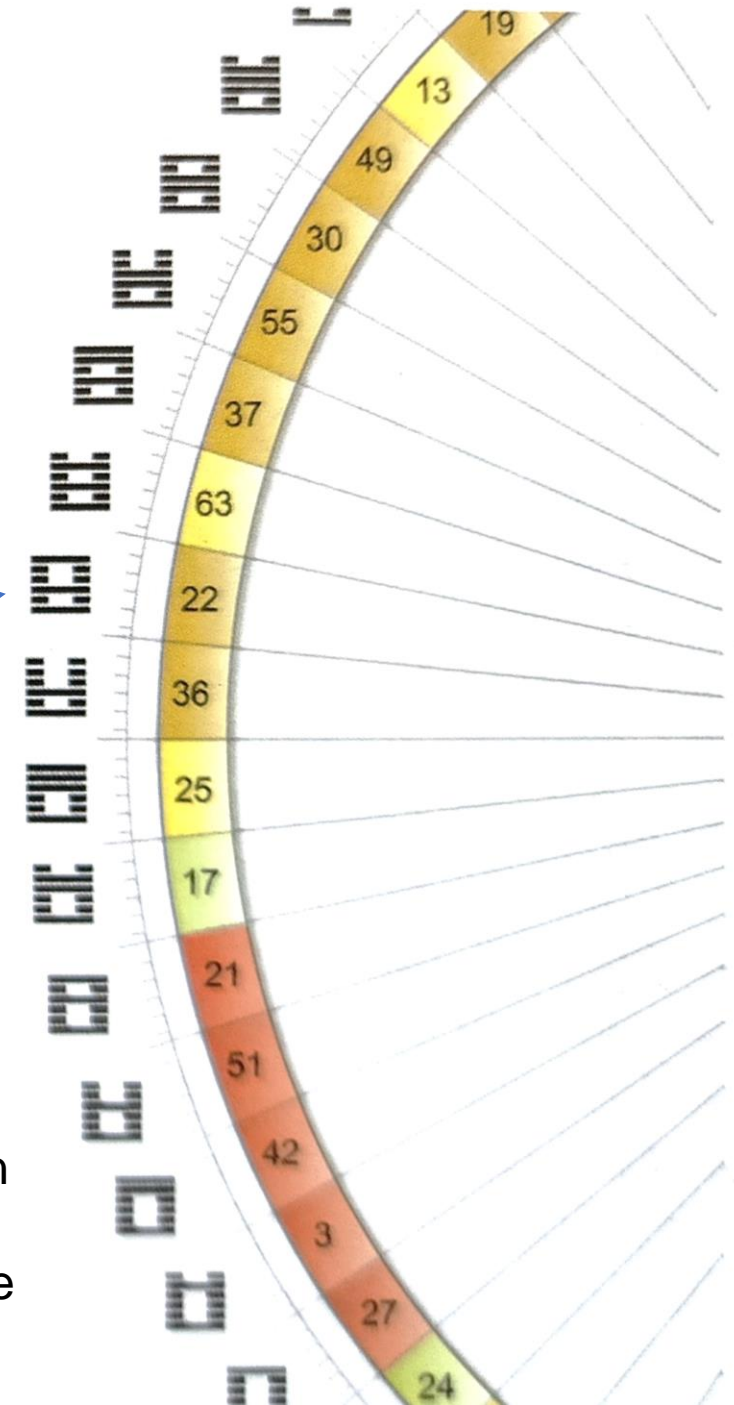

THE I CHING WHEEL

THE ASTROLOGICAL WHEEL

and the correspondence
of the 64 gates
of the BodyGraph

Aligns planetary positions
with the Hexagrams
of the I Ching

6 lines
364 line markers
HEXAGRAMS

GATES

**9 CENTERS
AND 64 GATES**

KABALLAH

36 channels

THE RAVE BODYGRAPH

9 centers and 64 gates

DNA

64 CODONS
6 GROUPS OF AMINO ACIDS
PER CODON

The hexagrams around the wheel have an association directly aligned with our genetic code, the codon.

THE I'CHING

64 HEXAGRAMS
6 LINES PER HEXAGRAM

The 64 hexagrams are used in Human Design to understand our own genetic imprint and how that translates into the bodygraph.

OVERVIEW
TRACEY S

- ☉ 26.6 ▲
- ⊕ 45.6
- ☾ 37.6
- ☽ 4.1
- ♁ 49.1
- ♂ 26.4
- ♀ 9.6
- ♋ 26.6 ▲
- ♌ 41.5 ▲
- ♍ 60.2 ▲
- ♎ 59.1
- ♏ 44.6
- ♐ 40.5

- ☽ 22.3
- ⊕ 47.3
- ☾ 23.2 ▼
- ☽ 7.5
- ♁ 13.5
- ♂ 49.6
- ♀ 25.2
- ♋ 30.5 ▲
- ♌ 30.3 ▼
- ♍ 41.6 ▲
- ♎ 29.4
- ♏ 1.1
- ♐ 40.4

HUMAN DESIGN PROPERTIES

Type	Projector	Strategy	Wait for the Invitation	Profile	3/6
Authority	Solar Plexus	Definition	Single	Not-Self Theme	Bitterness
Signature	Success	Incarnation Cross	Right Angle Cross of Rulership (22/47 26/45)		