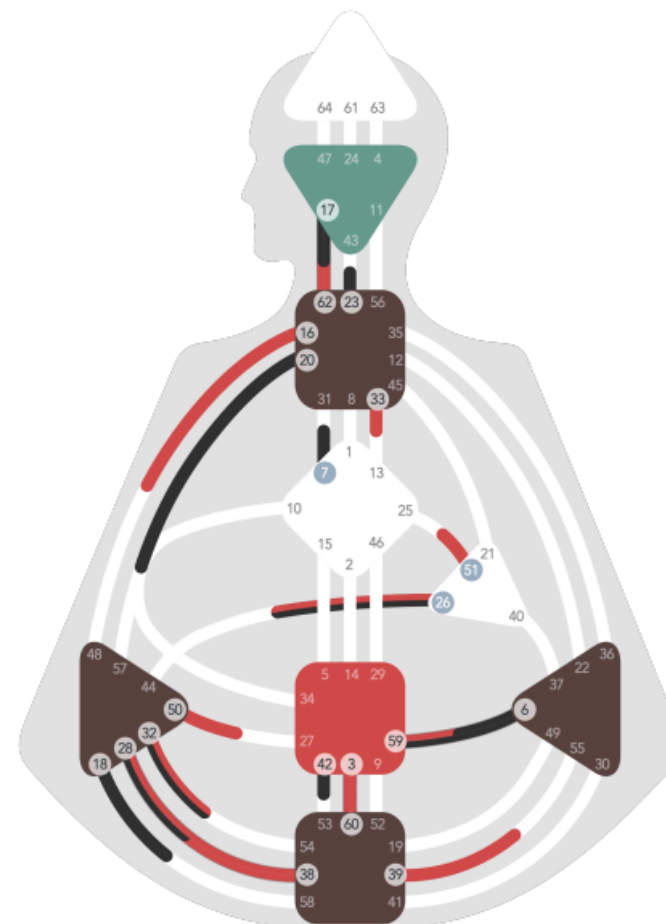

THE I CHING WHEEL

THE ASTROLOGICAL WHEEL

and the correspondence
of the 64 gates
of the BodyGraph

Aligns planetary positions
with the Hexagrams
of the I Ching

6 lines
364 line markers
HEXAGRAMS

GATES

**9 CENTERS
AND 64 GATES**

THE I'CHING

64 HEXAGRAMS
6 LINES PER HEXAGRAM

The 64 hexagrams are used in Human Design to understand our own genetic imprint and how that translates into the bodygraph.

OVERVIEW
TRACEY S

- ☉ 26.6 ▲
- ⊕ 45.6
- ☾ 37.6
- ☽ 4.1
- ♁ 49.1
- ♂ 26.4
- ♀ 9.6
- ♋ 26.6 ▲
- ♌ 41.5 ▲
- ♍ 60.2 ▲
- ♎ 59.1
- ♏ 44.6
- ♐ 40.5

- ☽ 22.3
- ⊕ 47.3
- ☾ 23.2 ▼
- ☽ 7.5
- ♁ 13.5
- ♂ 49.6
- ♀ 25.2
- ♋ 30.5 ▲
- ♌ 30.3 ▼
- ♍ 41.6 ▲
- ♎ 29.4
- ♏ 1.1
- ♐ 40.4

HUMAN DESIGN PROPERTIES

Type	Projector	Strategy	Wait for the Invitation	Profile	3/6
Authority	Solar Plexus	Definition	Single	Not-Self Theme	Bitterness
Signature	Success	Incarnation Cross	Right Angle Cross of Rulership (22/47 26/45)		

- Generator with Emotional Authority
 - Signature: satisfaction
 - Not-self theme: frustration
 - Split Definition
 - Channel 17-62 Organizational being
 - Channel 38-28 Struggle
 - Channel 60-3 Mutation
 - Channel 6-59 Intimacy
- In response and when emotionally clear, you bring mutation as a driving force that stands up against all odds while sustaining an intimate foundation for teaching others.
- *Left Angle Cross of Upheaval: challenge what isn't working; therapists that know that therapy has to be practical to work.*